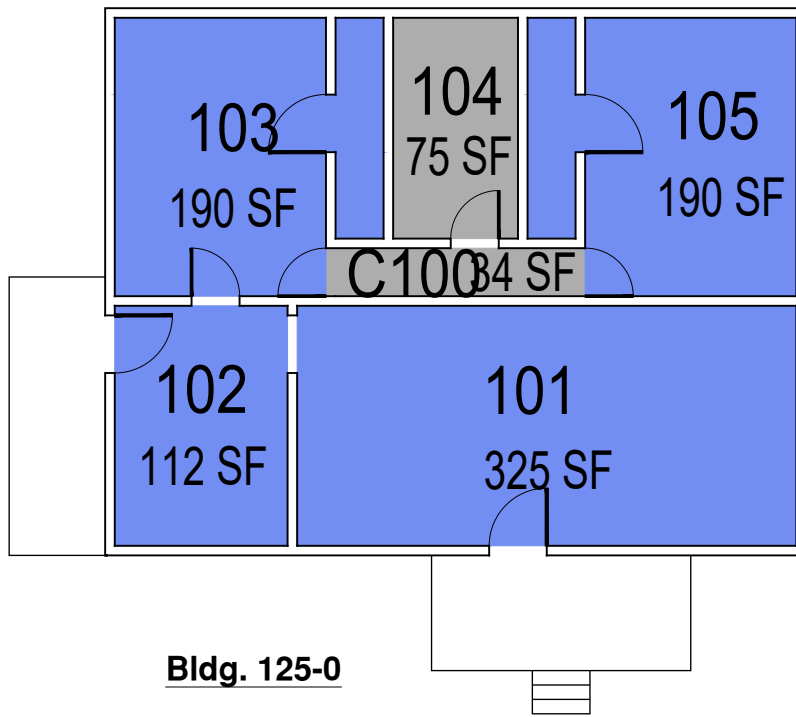

125C
4,136 SF

Bldg. 125-C

1" = 20'-0"

Bldg. 125-0

Serrano Ranch

Floor 1

000 UNASSIGN	400 STUDY	800 HEALTH
100 CLASS	500 SPECIAL	900 RESIDENTIAL
200 LAB	600 GENERAL	
300 OFFICE	700 SUPPORT	

March 2022

1" = 10'-0"

Room Use

Bldg. 125-M

March 2022

Serrano Ranch

Bldg. 125M

FACILITIES MANAGEMENT AND DEVELOPMENT

Space Data http://afd.calpoly.edu/facilities/spacefacility/space_data.asp

000 UNASSIGN	400 STUDY	800 HEALTH
100 CLASS	500 SPECIAL	900 RESIDENTIAL
200 LAB	600 GENERAL	
300 OFFICE	700 SUPPORT	

Room Use

1" = 10'-0"