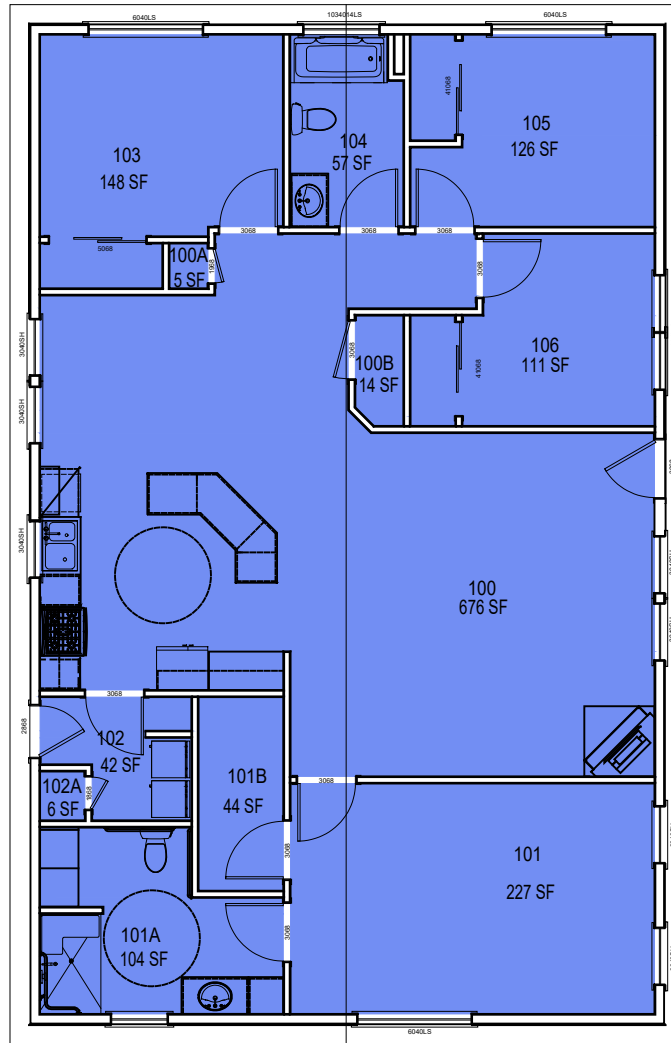

125C
4,136 SF

Bldg. 125-C

1" = 20'-0"

Bldg. 125-0

Serrano Ranch

Floor 1

000 UNASSIGN	400 STUDY	800 HEALTH
100 CLASS	500 SPECIAL	900 RESIDENTIAL
200 LAB	600 GENERAL	
300 OFFICE	700 SUPPORT	

March 2022

1" = 10'-0"

Room Use

Bldg. 125-M

March 2022

Serrano Ranch

Bldg. 125M

FACILITIES MANAGEMENT AND DEVELOPMENT

Space Data http://afd.calpoly.edu/facilities/spacefacility/space_data.asp

000 UNASSIGN	400 STUDY	800 HEALTH
100 CLASS	500 SPECIAL	900 RESIDENTIAL
200 LAB	600 GENERAL	
300 OFFICE	700 SUPPORT	

Room Use

1" = 10'-0"